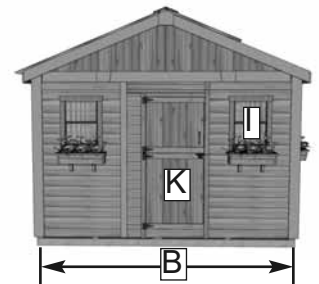

# 12'x16' SunShed Garden Building Item#SSGS1216 - Metal

**Revised:  
Aug 15, 2023**

Escape to the tranquility of your very own garden getaway.

## The SunShed Kit Includes:

- 12 Functional Windows with Screens
- 31" Wide Functional Dutch Door
- "L" Shaped Full Wall Cedar Workbench
- Polygal Polycarbonate Roof Windows - 6mm Thick
- Western Red Cedar Construction
- 8 Flower Boxes
- Bevel-Sided Cedar Wall Panels
- Metal Roof
- Panelized for Quick Assembly
- Hardware Included (screws & nails)

## Specifications:

- A: Floor Footprint = 141 1/2" wide x 182" deep
- B: Overall Width Incl. Roof Overhang = 155"
- C: Overall Depth Incl. Roof Overhang = 190 1/2"
- D: Overall Height Incl. Floor & Roof = 124 1/2"
- E: Height of Side Wall = 84"
- F: Interior Width Frame to Frame = 136 1/2"
- G: Interior Depth Frame to Frame = 177"
- H: Interior Height from Floor = 107"
- I: Large Window Size (4) = 18 1/4" wide x 22 1/2" high
- J: Small Window Size (8) = 14" wide x 21" high
- K: Door Dimensions = 31 1/2" wide x 72" high