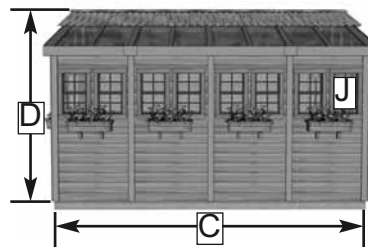

# 12'x16' SunShed Garden Building Item#SSGS1216 - Metal

**Revised:  
Aug 15, 2023**

Escape to the tranquility of your very own garden getaway.

## The SunShed Kit Includes:

- 12 Functional Windows with Screens
- 31" Wide Functional Dutch Door
- "L" Shaped Full Wall Cedar Workbench
- Polygal Polycarbonate Roof Windows - 6mm Thick
- Western Red Cedar Construction
- 8 Flower Boxes
- Bevel-Sided Cedar Wall Panels
- Metal Roof
- Panelized for Quick Assembly
- Hardware Included (screws & nails)

## Specifications:

- A: Floor Footprint = 141 1/2" wide x 182" deep
- B: Overall Width Incl. Roof Overhang = 155"
- C: Overall Depth Incl. Roof Overhang = 190 1/2"
- D: Overall Height Incl. Floor & Roof = 124 1/2"
- E: Height of Side Wall = 84"
- F: Interior Width Frame to Frame = 136 1/2"
- G: Interior Depth Frame to Frame = 177"
- H: Interior Height from Floor = 107"
- I: Large Window Size (4) = 18 1/4" wide x 22 1/2" high
- J: Small Window Size (8) = 14" wide x 21" high
- K: Door Dimensions = 31 1/2" wide x 72" high