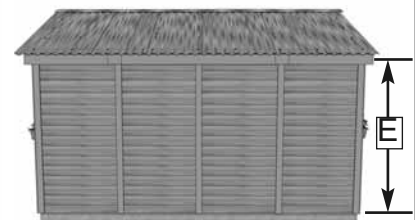

# 12'x16' SunShed Garden Building Item#SSGS1216 - Metal

**Revised:  
Aug 15, 2023**

Escape to the tranquility of your very own garden getaway.

## The SunShed Kit Includes:

- 12 Functional Windows with Screens
- 31" Wide Functional Dutch Door
- "L" Shaped Full Wall Cedar Workbench
- Polygal Polycarbonate Roof Windows - 6mm Thick
- Western Red Cedar Construction
- 8 Flower Boxes
- Bevel-Sided Cedar Wall Panels
- Metal Roof
- Panelized for Quick Assembly
- Hardware Included (screws & nails)

## Specifications:

- A: Floor Footprint = 141 1/2" wide x 182" deep
- B: Overall Width Incl. Roof Overhang = 155"
- C: Overall Depth Incl. Roof Overhang = 190 1/2"
- D: Overall Height Incl. Floor & Roof = 124 1/2"
- E: Height of Side Wall = 84"
- F: Interior Width Frame to Frame = 136 1/2"
- G: Interior Depth Frame to Frame = 177"
- H: Interior Height from Floor = 107"
- I: Large Window Size (4) = 18 1/4" wide x 22 1/2" high
- J: Small Window Size (8) = 14" wide x 21" high
- K: Door Dimensions = 31 1/2" wide x 72" high