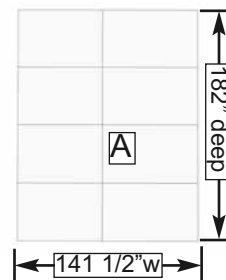

# 12'x16' SunShed Garden Building Item#SSGS1216 - Metal

**Revised:  
Aug 15, 2023**

Escape to the tranquility of your very own garden getaway.

## Specifications:

- A: Floor Footprint = 141 1/2" wide x 182" deep
- B: Overall Width Incl. Roof Overhang = 155"
- C: Overall Depth Incl. Roof Overhang = 190 1/2"
- D: Overall Height Incl. Floor & Roof = 124 1/2"
- E: Height of Side Wall = 84"
- F: Interior Width Frame to Frame = 136 1/2"
- G: Interior Depth Frame to Frame = 177"
- H: Interior Height from Floor = 107"
- I: Large Window Size (4) = 18 1/4" wide x 22 1/2" high
- J: Small Window Size (8) = 14" wide x 21" high
- K: Door Dimensions = 31 1/2" wide x 72" high

Shipping Pkg#1 Size: 88"l x 48"w x 60"h  
 Shipping Pkg#2 Size: 88"l x 52"w x 53"h  
 Shipping Weight Pkg#1 = 1155 lbs  
 Shipping Weight Pkg#2 = 1370 lbs  
 Total Shipping Weight = 2525 lbs